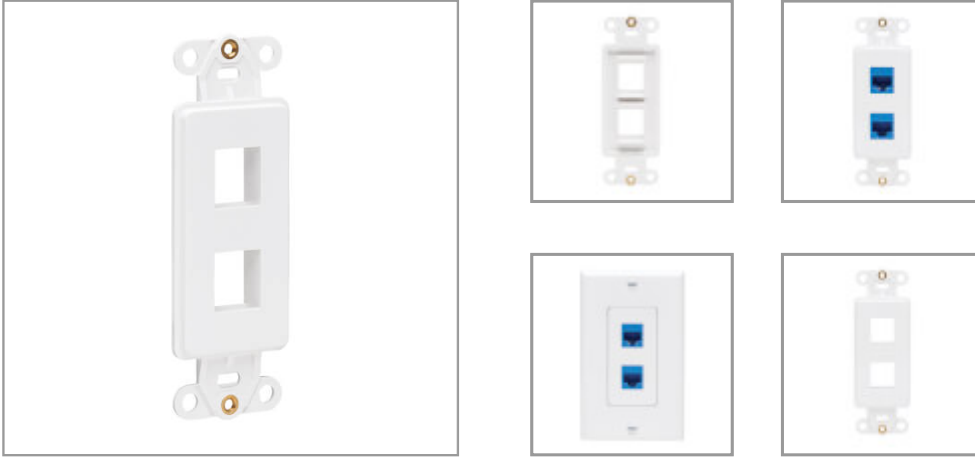

Center Plate Insert, Decora Style - Vertical, 2 Ports

MODEL NUMBER: **N042D-002V-WH**

Clean, simple insert mounts within Decora-style wall plate for terminating in-wall audio/video, voice or Ethernet cable installations.

Features

Decora-Style Face Plate Connects Audio/Video, Voice and Data Cable Lines at the Wall

This vertical-style center insert provides a clean, simple method for your premise wiring applications, including home theater (audio/video), VoIP phones (voice) and Ethernet (data). Any type of keystone jack, including those used in HDMI, DisplayPort, RCA, USB and Cat5e/6/6a installations, snaps easily into the cutouts for quick cable connection.

High-Impact Construction Designed to Blend In Seamlessly

The Decora-style polycarbonate insert plate is white and blends elegantly into any home or office décor for a sleek, professional installation. Mounting screws are included for flush mounting the insert with a Tripp Lite or other compatible Decora-style wall plate (sold separately).

Highlights

- Ideal for home theater, VoIP or Ethernet premise wiring installations
- Compatible with any type of keystone jack, including HDMI, Cat5/6, USB and DisplayPort
- High-impact polycarbonate construction designed to last long in your décor
- Hardware included for mounting flush with compatible Decora-style wall plate